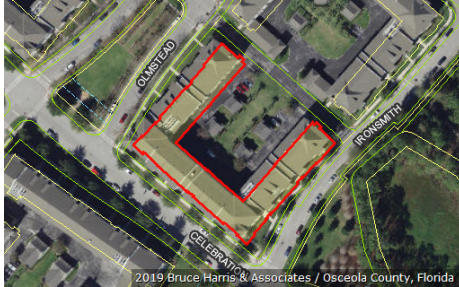

Parcel: 19-25-28-3043-0003-1060

Owner Information

Owner Name	DAYWOOD PROPERTIES LLC
Mailing Address	1401 CELEBRATION AVE UNIT 106 CELEBRATION, FL 34747
Physical Address	1401 CELEBRATION AVE, UNIT 106, CELEBRATION FL 34747
Description	CONDOMINIUM-IMPROVED
Tax District	300 - OSCEOLA COUNTY